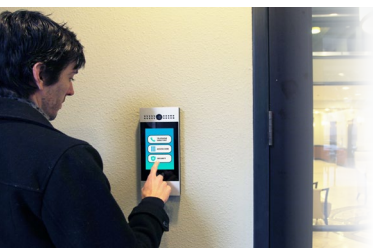

SCAN FOR W462
MONTHLY SERVICE PLANS

SCAN FOR TECHNICAL
SPECIFICATIONS

TOTAL PROPERTY SECURITY ACCESS

Wireless where you need it. **Wired** where you have it.

Powered by: