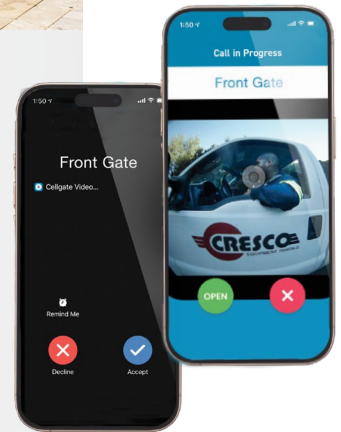

**W462**

**One Step Internet  
VPN Connectivity**

Does not support Cellgate  
external cameras

**Part  
Numbers**

Surface Mount

AAIMSE-VPN

Flush Mount Kit

ENC-WFM1002

**Key Features**

- Streaming internet video telephone entry
- Brilliant 7.5" color touchscreen
- Voice Mail Intelligence - VMI *system ignores voice mail and continues call group*
- Calls up to 6 app video contacts and 3 voice-only numbers per directory listing
- Access control via one native 26-bit Wiegand input; CellGate readers available
- One Step Network Configuration *defaults to DHCP setting. PoE compatible (adapter not included)*
- Built-in HID card reader
- 10,000 local codes and 64,000 non-local codes
- Prop open notification *if gate is left open more than 3 minutes*
- SmartScreen call management *customizable touch screen call options for improved visitor management*

powered by:

**W462 Feature Spotlight**

**Virtual Key Visitor Management**

**Individual Keys:** QR Code key for one visitor who needs recurring access; can be created with or without restrictions.

**Temporary Event Keys:** QR Code Key or PIN Code Key for multiple visitors requiring access between 1-hour to 7 days.

**Single-Use Keys:** QR Code Key or PIN Code Key for one visitor who needs one-time access, ideal for deliveries or one-off visitors.

**Software integrations**

**Fire Alarm Function**

- Able to receive a fire alarm input & open assigned devices
- Entries can be secured at end of fire alarm event