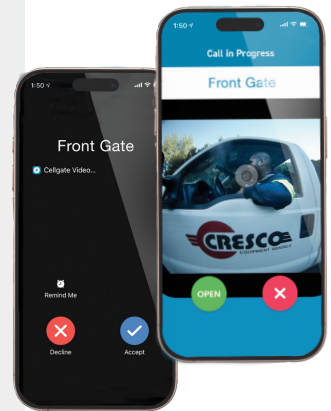

WATCHMAN®
Your Virtual Security Guard

W450 model

Can integrate with CellGate external cameras

Advanced Telephone Entry
with Live Streaming Video

by cellgate

For single family and commercial applications, supports a single call group

W450

Part Numbers

AA1WPE-VZN
AA1WPE-ATT

Recessed Mount Kit

ENC-WRM1001

Key Features

- Streaming video cellular telephone entry
- Customer Self-Activation
- Calls up to 6 video app contacts and 3 voice only numbers
- Verizon or AT&T LTE service, ships with both SIM cards
**No VoIP fees required*
- Backlit LCD display and keypad
- Access control via one native 26-bit Wiegand expansion panel; CellGate readers available
- 5,000 local codes and 64,000 non-local codes
- Internal camera takes photos on access attempts, telephone entry and on demand
- Prop open notification *if gate is left open more than 3 minutes*
- Voice Mail Intelligence - VMI *system ignores call when reaches voice mail and continues call group*
- All transactions and photos stored via TrueCloud™ Connect

powered by:

W450 Feature Spotlight

Virtual Keys

Install a Reader to provide Virtual Key and Bluetooth functionality at the gate, serving both visitor and resident needs

External Camera Options

Up to
3 external
cameras

Photos

- Taken on entry transactions and on demand
- Cloud-stored still photos

Recorded Video

- Pixel activated video stored on SD card or accessible via CellGate technical support
- Recording w/6-second pre-record