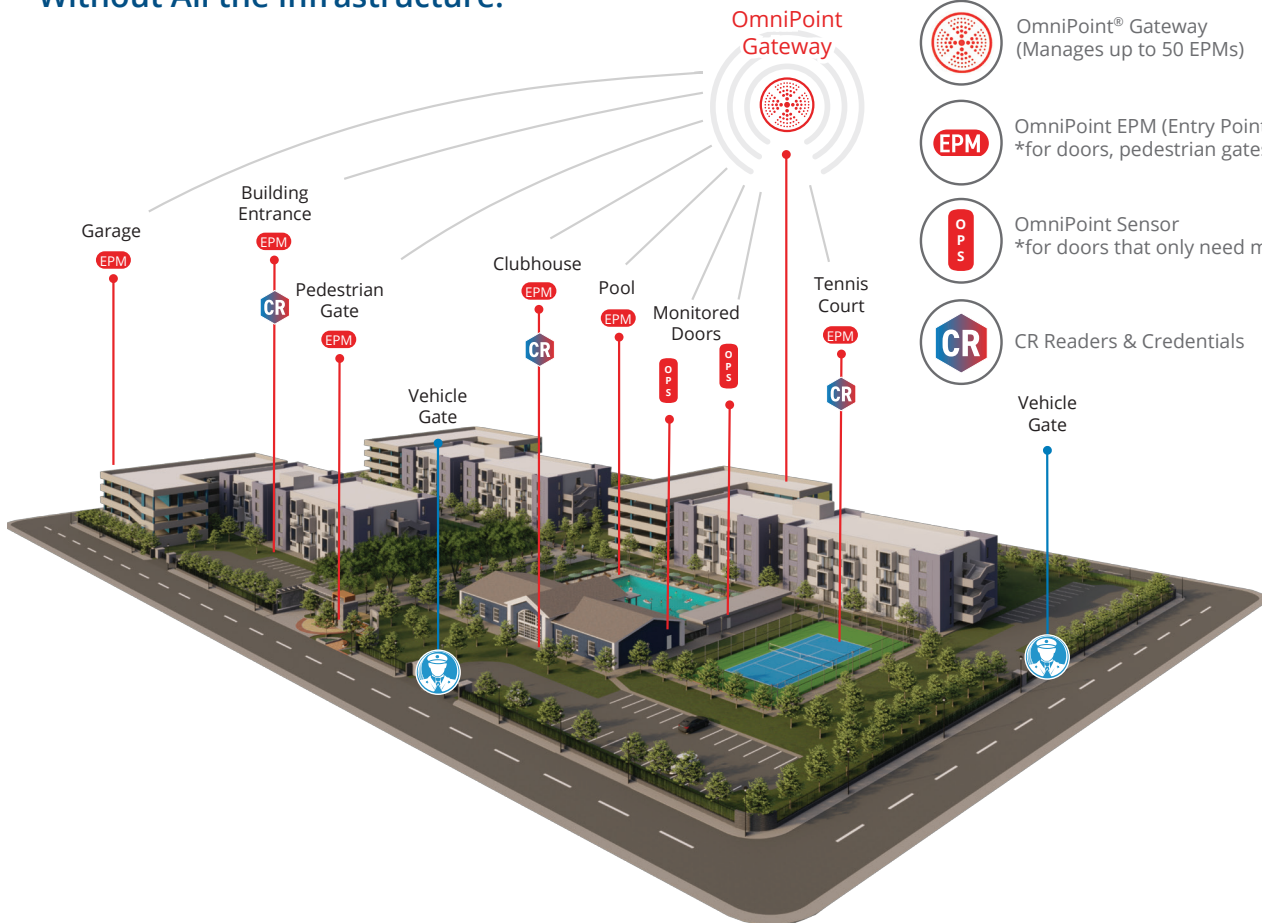

... **CONNECTING** ...

Revolutionary Wireless Access Control, Video Telephone Entry & Cloud Based Administration... Without All the Infrastructure.

Watchman® vehicle gate entrance

OmniPoint® Gateway (Manages up to 50 EPMs)

OmniPoint EPM (Entry Point Module) *for doors, pedestrian gates, vehicle entry

OmniPoint Sensor *for doors that only need monitoring

CR Readers & Credentials

Vehicle Gate

WATCHMAN®

Live Video Telephone Entry, Visitor Management & Access Control

- Live streaming video telephone entry, access control and photo capabilities.
- Virtual Key visitor management.
- SmartScreen customizable call buttons.
- Up to 9 telephone entry contacts per resident.

OmniPoint®

Wireless Multi-Point Access Control

- No data wiring infrastructure required.
- Up to one mile range.
- One Gateway for up to 50 doors.
- EPM (Entry Point Module) works with any 26-bit Wiegand device. Uses existing power source, 12v DC or 24v AC.
- OPS (OmniPoint Sensor) for monitoring, no power required. Sends status notification alerts.