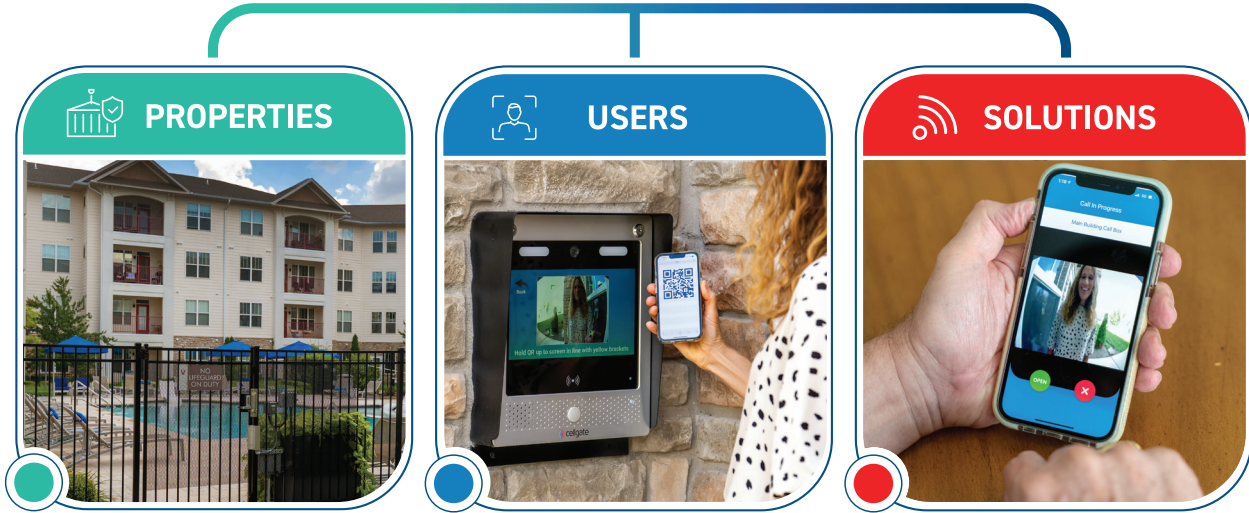

... **CONNECTING** ...

Revolutionary Wireless Access Control, Video Telephone Entry & Cloud Based Administration... Without All the Infrastructure.

Watchman® vehicle gate entrance

OmniPoint® Gateway (Manages up to 50 EPMs)

OmniPoint EPM (Entry Point Module) *for doors, pedestrian gates, vehicle entry

OmniPoint Sensor *for doors that only need monitoring

CR Readers & Credentials

Vehicle Gate

WATCHMAN®

Live Video Telephone Entry, Visitor Management & Access Control

OmniPoint®

Wireless Multi-Point Access Control

- No data wiring infrastructure required.
- Up to one mile range.
- One Gateway for up to 50 doors.
- EPM (Entry Point Module) works with any 26-bit Wiegand device. Uses existing power source, 12v DC or 24v AC.
- OPS (OmniPoint Sensor) for monitoring, no power required. Sends status notification alerts.

cellgate App

- Receive live video on telephone entry
- Create and send visitor Virtual Keys
- Open gates on demand and hold open
- Take pictures from camera(s)

Available on the App Store and Google Play