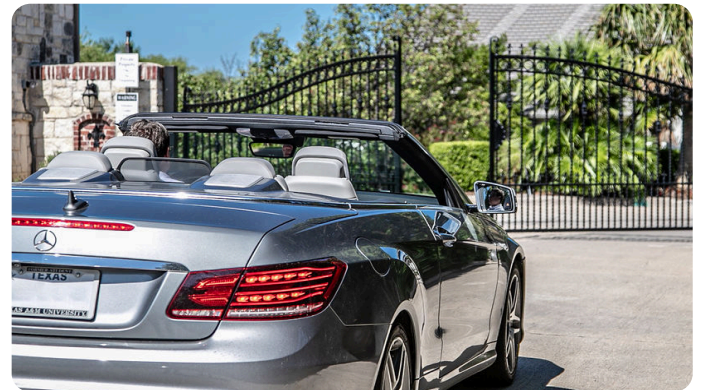

CAM-296 mini bullet

2.8-12mm Varifocal Camera

> Key Features

- Field of View: D99°- D38°, V48°- V19°, H81°- H33°
- Motion Actuated Video with 6 Second Pre-Record
- Includes 32GB SD Card for Video Storage
- IR Illuminator Range: up to 164 Feet
- Video Bit Rate: 16Kbps
- Daytime Color: PWR 2.5W
- Night Black and White: PWR 5.5W
- BRK-293 Mounting Box Available
- Recorded video
  - Pixel activated video stored on SD card or accessible via CellGate Technical Support
  - Recording with 6-second pre-record

TOTAL PROPERTY SECURITY ACCESS

Wireless where you need it. **Wired** where you have it.

Powered by: