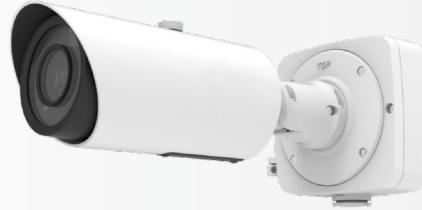

## CAM-293 mini bullet

4mm Fixed Focus Camera

### > Key Features

- Field of View: D99°- D38°, V48°- V19°, H81°- H33°
- Motion Actuated Video with 6 Second Pre-Record
- Includes 32GB SD Card for Video Storage
- IR Illuminator Range: up to 164 Feet
- Video Bit Rate: 16Kbps
- Daytime Color: PWR 2.5W
- Night Black and White: PWR 5.5W
- BRK-293 Mounting Box Available
- Recorded video
  - Pixel activated video stored on SD card or accessible via CellGate Technical Support
  - Recording with 6-second pre-record

## CAM-299 pro bullet

5.3-64mm Varifocal

### > Key Features

- Field of View: H61° – H5°, D69° – D5°, V36° – V2°
- Motion Actuated Video with 6 Second Pre-Record
- Includes 32GB SD Card for Video Storage
- IR Illuminator Range: up to 590 Feet
- Daytime Color: PWR 8W
- Night Black and White: PWR 14W
- Tamper Resistant Mounting Box Included
- Recorded video
  - Pixel activated video stored on SD card or accessible via CellGate Technical Support
  - Recording with 6-second pre-record