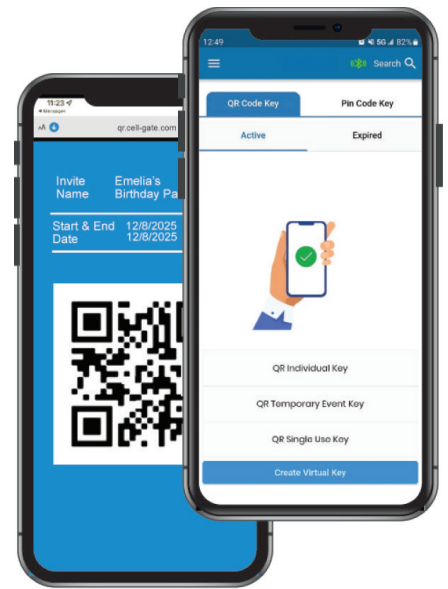

Entría™
Wired & Wireless Access Control

E1DC MU

model

One-step Connectivity

Single Door Controller
VPN

by cellgate

Single Entry Point Control

Part Numbers

E1MVPN DESFire® EV3

E1HIDMVPN HID

> Key Features

- Supports 1 entry point
- **Bluetooth 5.0**
- **QR Code Reader**
- DESFire® EV3 or HID Card Reader
- 1 Wiegand Input
- Backlit Numeric Keypad
- Single Relay Operation
- Compatible with 12v DC or POE
- VPN one-step connectivity

Internet Only—One-Step Connect Model

**Bluetooth access & Visitor
Virtual Key issuance managed
via the CellGate app.**

E1DC MU Access Control

> Includes Virtual Keys

PIN Codes

Bluetooth

QR Codes

> Featuring