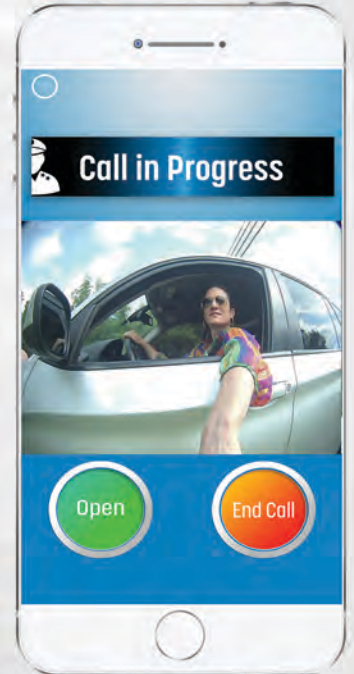

TELEPHONE ENTRY SYSTEM with LIVE STREAMING VIDEO

Reception/Concierge Apartments and Businesses

CELLGATE EXCLUSIVES

- Streaming Video Telephone Entry
- Verizon or AT&T Cellular Options
- NEW!** ● Plug-and-Play Internet Option
- Optional External Camera*
- Microsoft Azure Hosted CellGate Cloud
- Additional Wiegand/Camera Expansion Capability

*Optional External Camera

- Pixel Activated Video
- All Video Stored on Camera
- Cloud-Stored Still Photos

EVO FEATURES

- Up to 1,000 Directory Codes
- NEW!** ● Calls Up to **9 Contacts** per Directory Code
- NEW!** ● Includes Up to **3 Voice Numbers**
- Wiegand Functionality for Access Code Management
- NEW!** ● Manage Up to **2 Gates or Doors**
- Maintains a Full-Time IP Cellular Connection
- NEW!** ● Brilliant **7" Color Touchscreen**