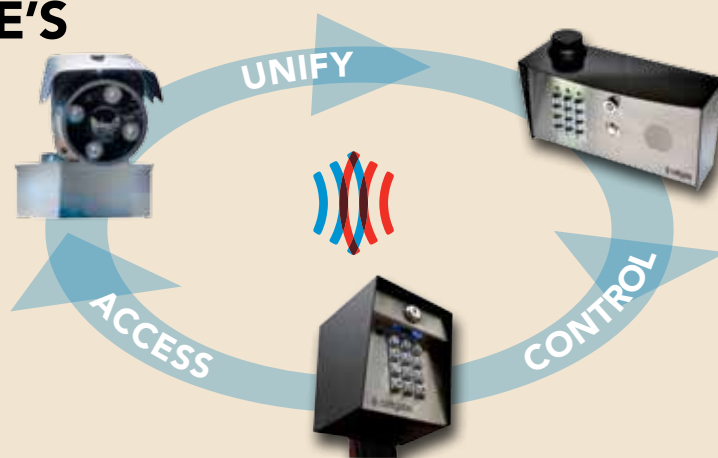

- Up to 4 Wiegand devices per system
- 4 configurable (NO/NC) relays
- 4 digital inputs for monitoring and triggering relays or cameras
- 750 locally stored access codes
- 65,000 access codes total (4 digit codes recommended)
- Post mount keypad
- NEMA 3 steel electronics enclosure: 15"x12"x6"
- Operating temperature: -22 to 167F
- Power (12v DC)
Solar: 20 watt solar panel and charge controller (35 AHr battery recommended, not included)
AC Power: 3 Amp transformer/power supply with battery charge and automatic failover (battery not included)
- Current draw
Complete system: 180mA
Each additional keypad (including expansion board): 100mA
- Notifications
Solar: low voltage SMS message
AC: loss of AC power via SMS message (battery required)
- One-year warranty

CellGate's UNIFY Series is a group of access control products designed to work individually or to be integrated as needed.

CELLGATE'S UNIFY SERIES

CELLULAR WIEGAND ENTRY-CWE

CELLULAR TELEPHONE ENTRY-CTE

CELLULAR HD CAMERA-HDC