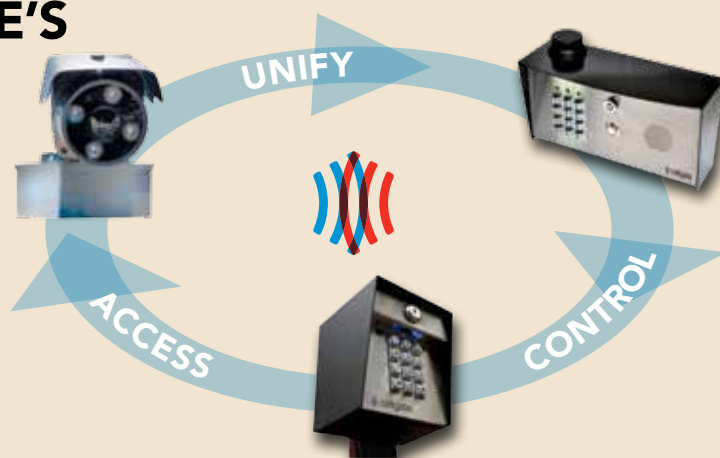

- Fixed focal length lens options:
4mm, 8mm, 12mm, 25mm
- Varifocal lens: 2.8-12mm
- Windows based application for adjustment of varifocal cameras and downloading videos
- One-year warranty

Cellgate's Unify Series is a group of access control products designed to work individually or to be integrated as needed.

CELLGATE'S UNIFY SERIES

CELLULAR WIEGAND ENTRY-CWE

CELLULAR TELEPHONE ENTRY-CTE

CELLULAR HD CAMERA--HDC

STAND ALONE...WORK TOGETHER

 cellgate